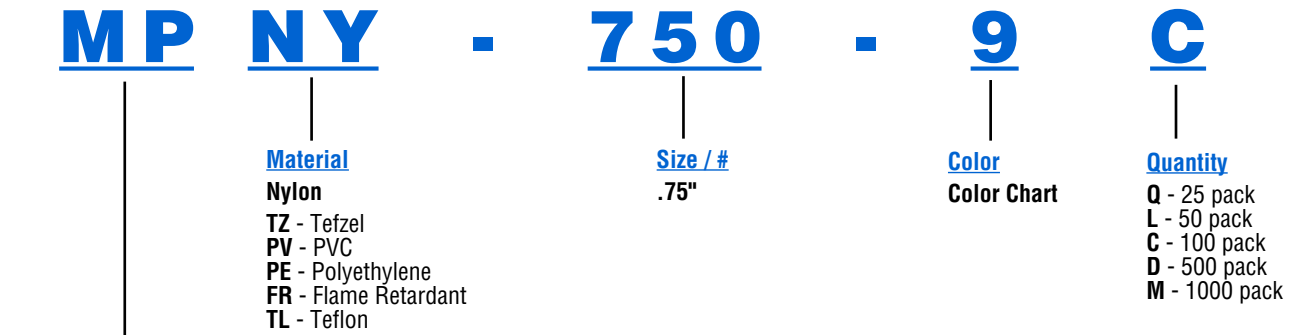

Ty-Rap® / Ty-Fast®

Thomas & Betts

Ty-Fast®

Cable Ties

Part Number Construction

- Product Prefix**
- MP - Mounting Pad
 - ID - Identification
 - S# - Strapping Thickness
 - MC - Mounting Cradle
 - PM - Push Mounts
 - SM - Screw Mounts
 - N# - Plain-Edged Cable Clamps / Width
 - W# - Self-Aligning Cable Clamps / Dia.
 - UL -
 - GG - Gator Grip
 - FA - Flat Adhesive Clip
 - FS - Flat Screw Clip
 - FR - Flat Rubber Adhesive Clip
 - MS - Snap Mount
 - RA - Round Adhesive Clip
 - SR - Spiral Wrap
 - GS - Grommeting
 - GR - Extruded Grommeting
 - GRU - Extruded Grommeting Uncut

0 - Black (Weather Resistant)	7 - Purple
1 - Brown	8 - Gray
2 - Red	9 - Natural
3 - Orange	11 - Fluorescent Pink
4 - Yellow	16 - Fluorescent Orange
5 - Green	17 - Fluorescent Yellow
6 - Blue	18 - Fluorescent Green
	20 - Fluorescent Blue