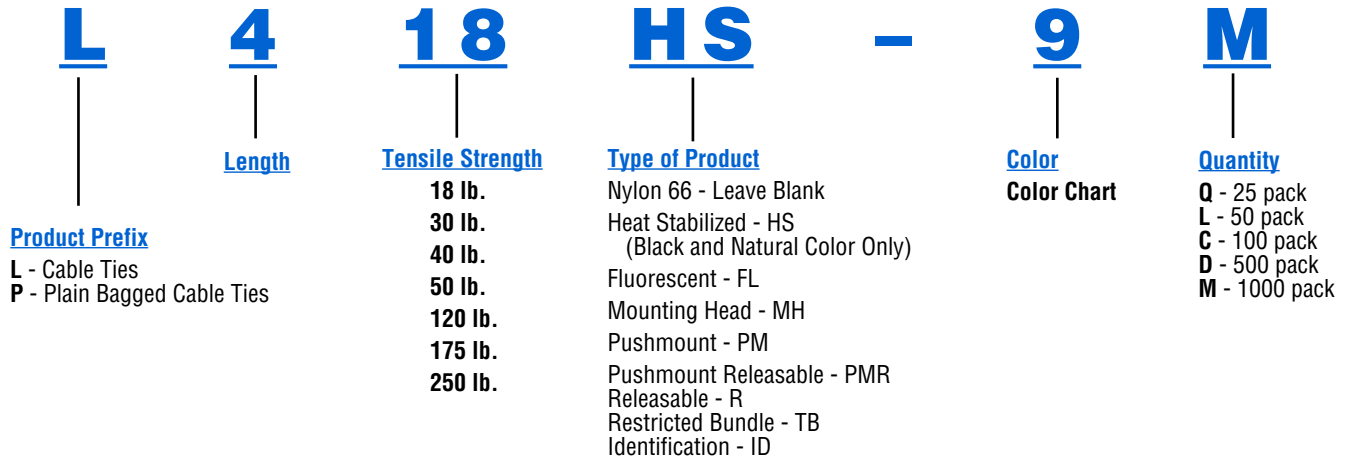

Ty-Rap® / Ty-Fast®

Thomas & Betts

Ty-Fast®

Cable Ties

Part Number Construction

- Product Prefix**
- MP - Mounting Pad
 - ID - Identification
 - S# - Strapping Thickness
 - MC - Mounting Cradle
 - PM - Push Mounts
 - SM - Screw Mounts
 - N# - Plain-Edged Cable Clamps / Width
 - W# - Self-Aligning Cable Clamps / Dia.
 - UL -
 - GG - Gator Grip
 - FA - Flat Adhesive Clip
 - FS - Flat Screw Clip
 - FR - Flat Rubber Adhesive Clip
 - MS - Snap Mount
 - RA - Round Adhesive Clip
 - SR - Spiral Wrap
 - GS - Grommeting
 - GR - Extruded Grommeting
 - GRU - Extruded Grommeting Uncut

0 - Black (Weather Resistant)	7 - Purple
1 - Brown	8 - Gray
2 - Red	9 - Natural
3 - Orange	11 - Fluorescent Pink
4 - Yellow	16 - Fluorescent Orange
5 - Green	17 - Fluorescent Yellow
6 - Blue	18 - Fluorescent Green
	20 - Fluorescent Blue