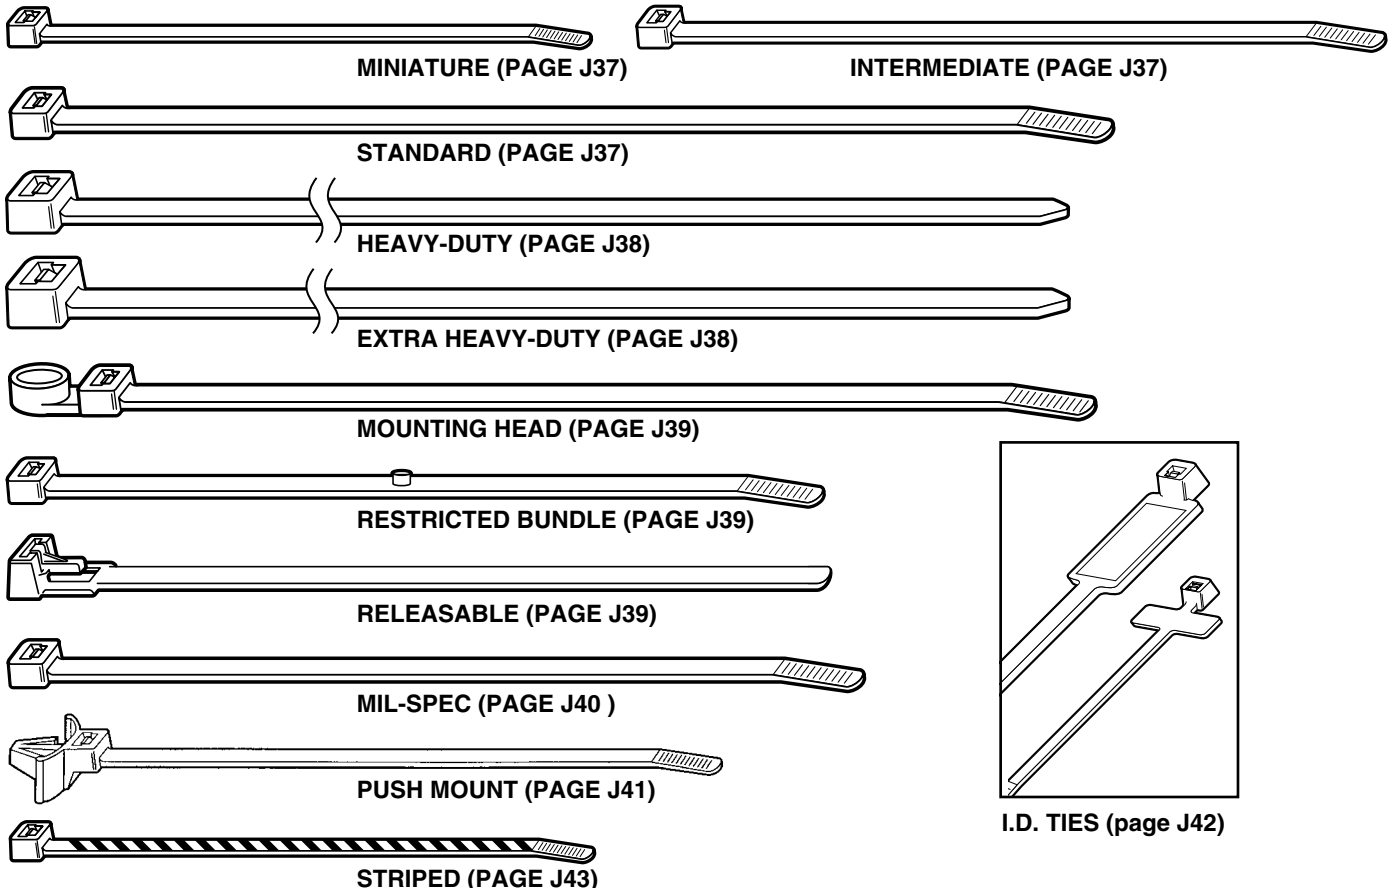

Ty-Fast® products are sold through stocking T&B Distributors.

Strict Tolerances Assure Locking Strength

Reinforced Head and Strap Transition for Added Strength

Highly Engineered Tooth and Pawl Design for Maximum Engagement

Bent Tip Design for Easier Assembly

Recessed Entry to Guide Insertion

Generous Radii on All Angles to Reduce Friction

Gradual Strap to Tail Transition for Lower Insertion Force

Raised Grips on Tail to Assist Operators

Ty-Rap® / Ty-Fast®

Thomas & Betts

Ty-Fast®

Cable Ties

Part Number Construction

- Product Prefix**
- MP - Mounting Pad
 - ID - Identification
 - S# - Strapping Thickness
 - MC - Mounting Cradle
 - PM - Push Mounts
 - SM - Screw Mounts
 - N# - Plain-Edged Cable Clamps / Width
 - W# - Self-Aligning Cable Clamps / Dia.
 - UL -
 - GG - Gator Grip
 - FA - Flat Adhesive Clip
 - FS - Flat Screw Clip
 - FR - Flat Rubber Adhesive Clip
 - MS - Snap Mount
 - RA - Round Adhesive Clip
 - SR - Spiral Wrap
 - GS - Grommeting
 - GR - Extruded Grommeting
 - GRU - Extruded Grommeting Uncut